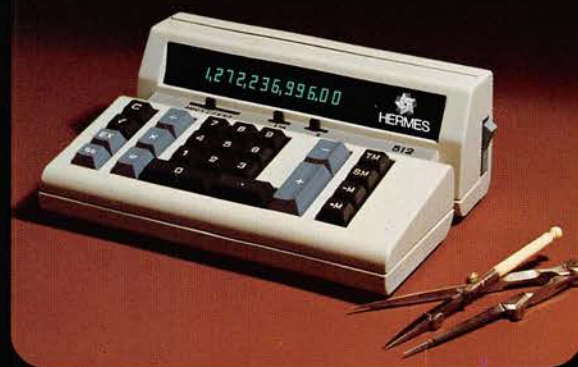

HERMES 512

The ideal solution for calculating without print

The desk top display calculator with easy-to-handle keyboard
and glare free display.

The alternative for the office!

Some performance highlights of model 512:

Design

The functional and modern design gives this calculator a special look. The vertical position of the display avoids annoying reflected light.

Operation

The separation of functions on the keyboard contributes to an easily understood operating logic.

Display

The large digitron display with interpunction facilitates easy and accurate reading. Control lights for negative values, capacity overflow and memory occupation make verification of calculating easier.

Logic

The simple calculating logic and clear key symbols permit immediate operator acceptance.

Specifications

Capacity	12 digits with underflow 12 x 12
Decimal point system	Floating decimal for input figures, floating and fixed decimal, 0-6 places for results, add mode (AM), 2 decimals
Rounding	Selectable truncation and $\frac{5}{4}$ rounding
Calculating features	Four basic operations, live percent key (direct add-on and discount), constant factor in multiplication and constant divisor, constant in percent calculation, exchange key (EX), raising to a power, square root, recall and repeat system of every last entered figure or result
Memory	Independant 4-key memory with memory busy light Sigma switch (Σ) for direct entry in the memory
Size and weight	Length 175 mm (6.9 in.) Width 220 mm (8.66 in.) Height 85 mm (3.35 in.) Weight 800 g
Power source	Built-in power cord, 110/220 volts, 50/60 cycles